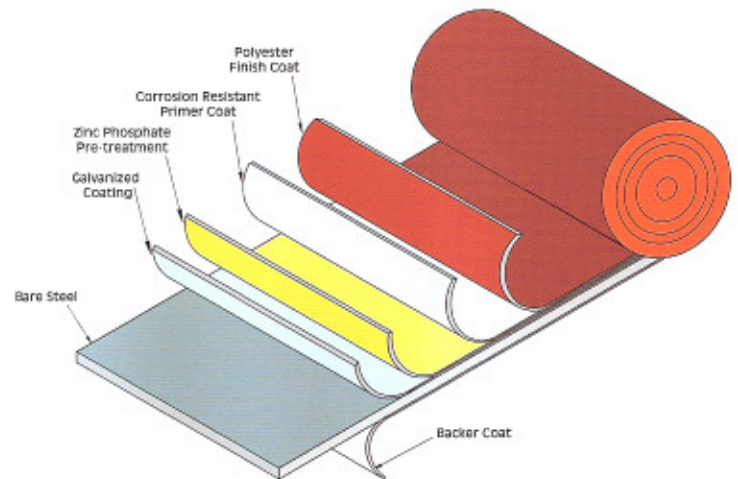

Light Gray 178

Charcoal 157

Brick Red 187

Classic Burgundy 156

Evergreen 176

Caribbean Blue 182

- 25-year limited paint warranty
- 10-year fade and chalk
- 13 popular colors
- Dirt and stain resistant
- Easy to clean